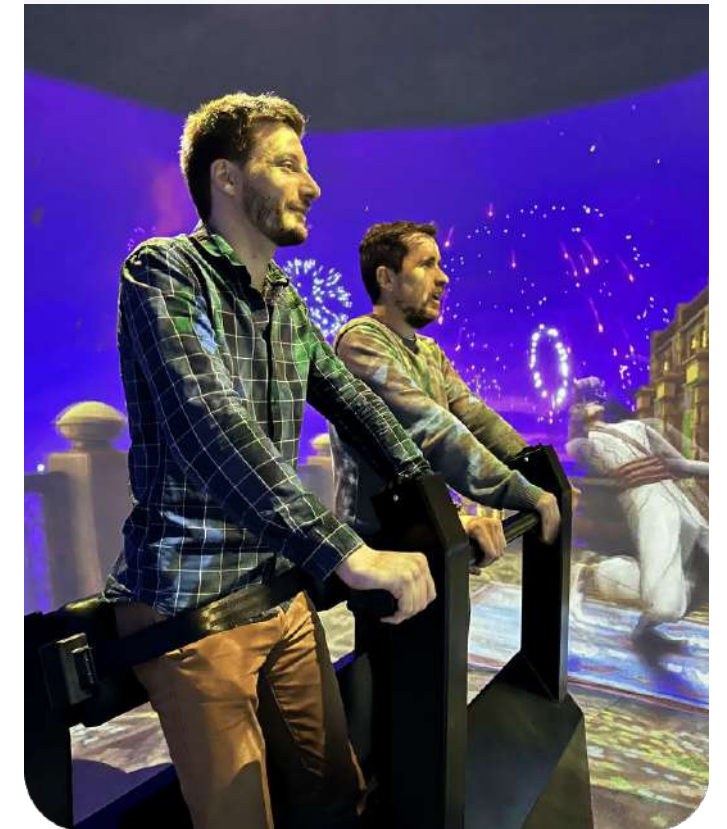

FullDome.pro

SUPER RIDE DOME

A THRILLING MEDIA-BASED ATTRACTION
FOR THE ENTERTAINMENT INDUSTRY

SUPER RIDE DOME

An exhilarating, VR-like ride, experienced inside a 360-degree projection dome. Motion seats synchronise seamlessly with wrap-around visuals to deliver an astounding immersive journey, without the need for goggles or headsets.

SUPER RIDE DOME

WHY AUDIENCES LOVE IT!

Powerful VR-like experience that fully immerses the viewer

Immersion into the heart-pounding action of the movie

Special effects (wind, water, leg tickle) that enhance the storyline

The highest-quality immersive projection on the walls and floor of the dome

No goggles or headsets required

SUPER RIDE DOME **PACKAGE**

SUPER REALITY
PROJECTION DOME

MOTION SEATS

360 SHOWS

SUPER RIDE DOME

ALL ABOUT THE DOME

The Super Reality Dome is our most immersive yet, with an extended projection area that seamlessly covers the walls and floor of the dome.

Available in a range of sizes, starting from 4.5m diameter.

KEY FEATURES