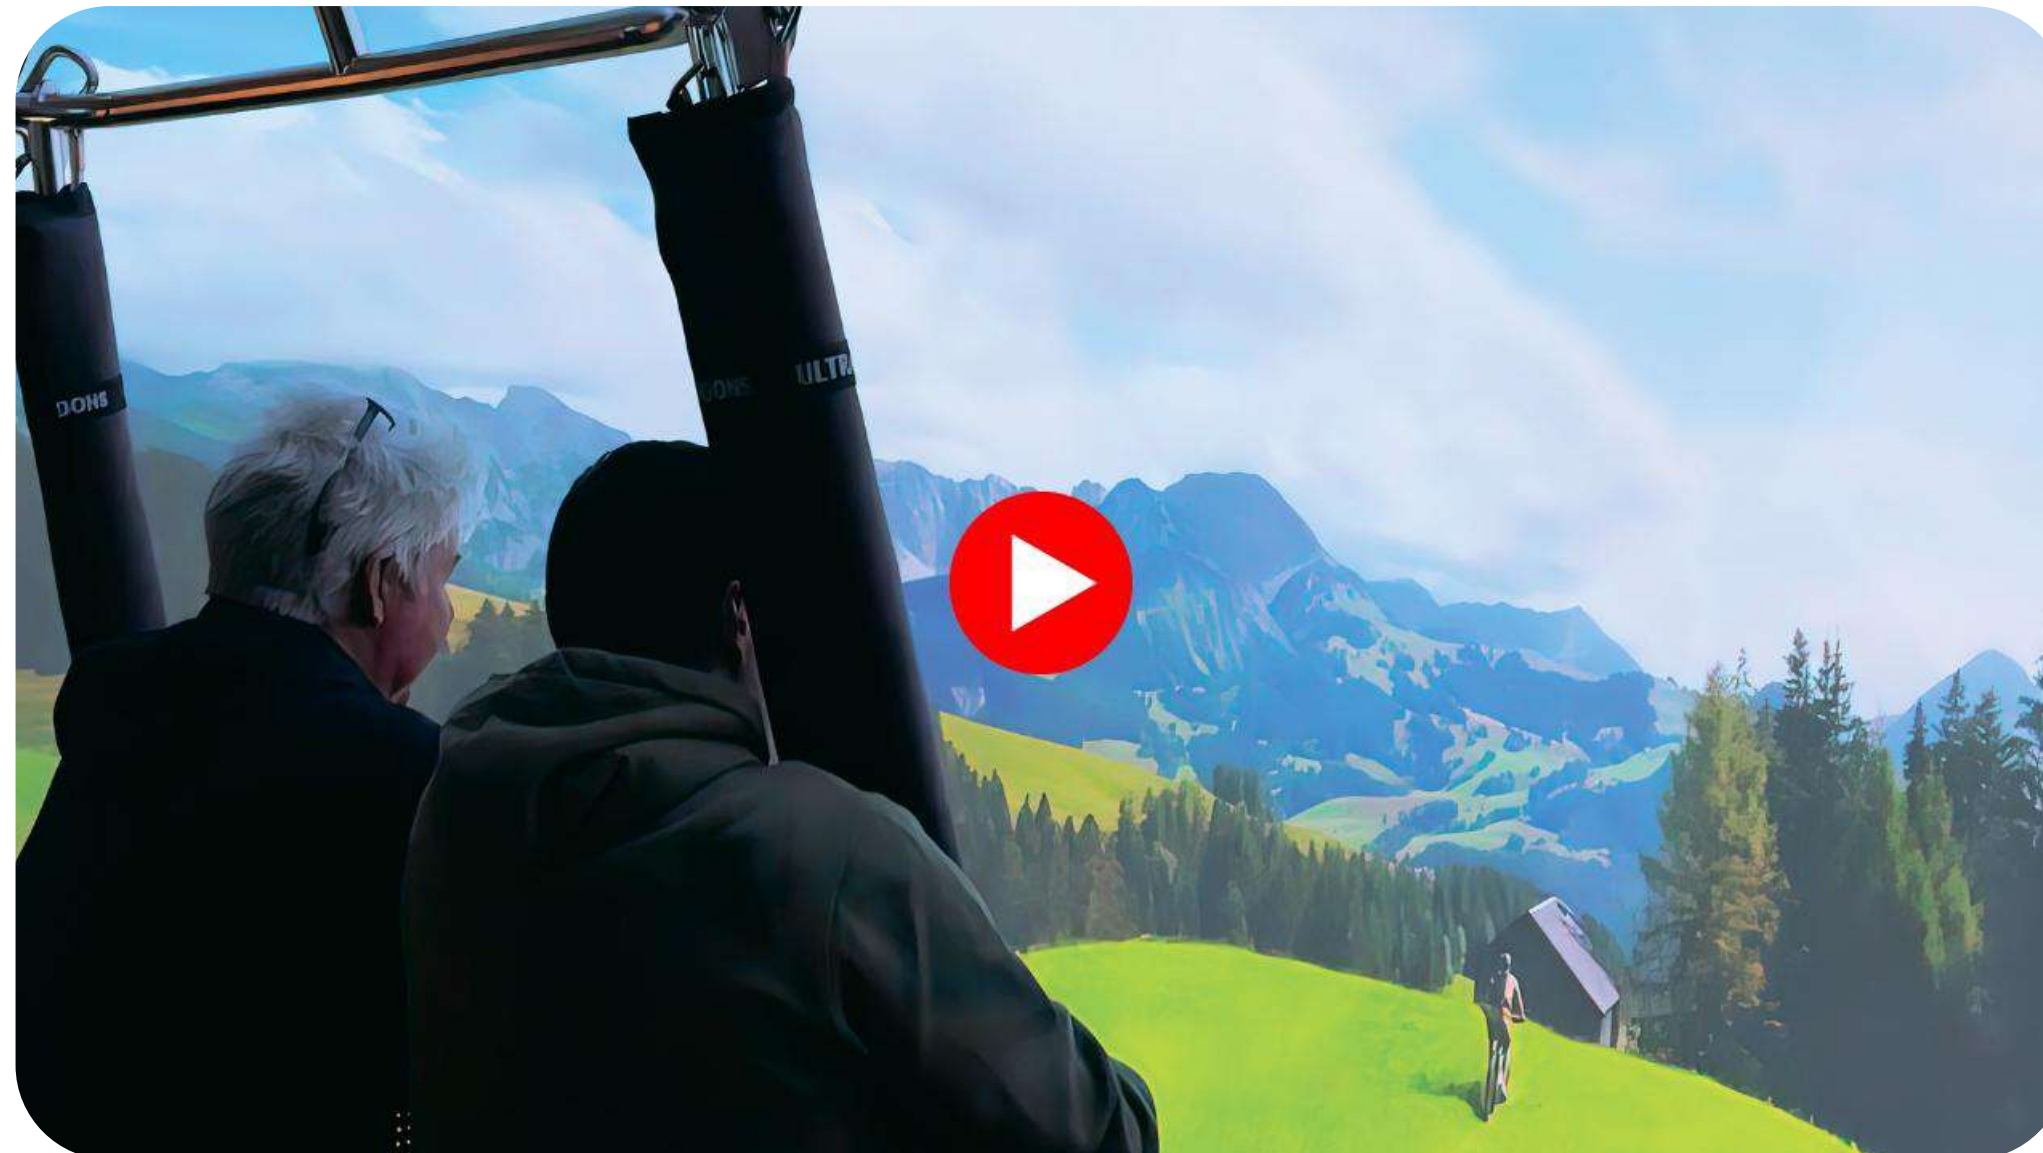

WATCH TO SEE **THE BALLOON** **SIMULATOR** IN ACTION