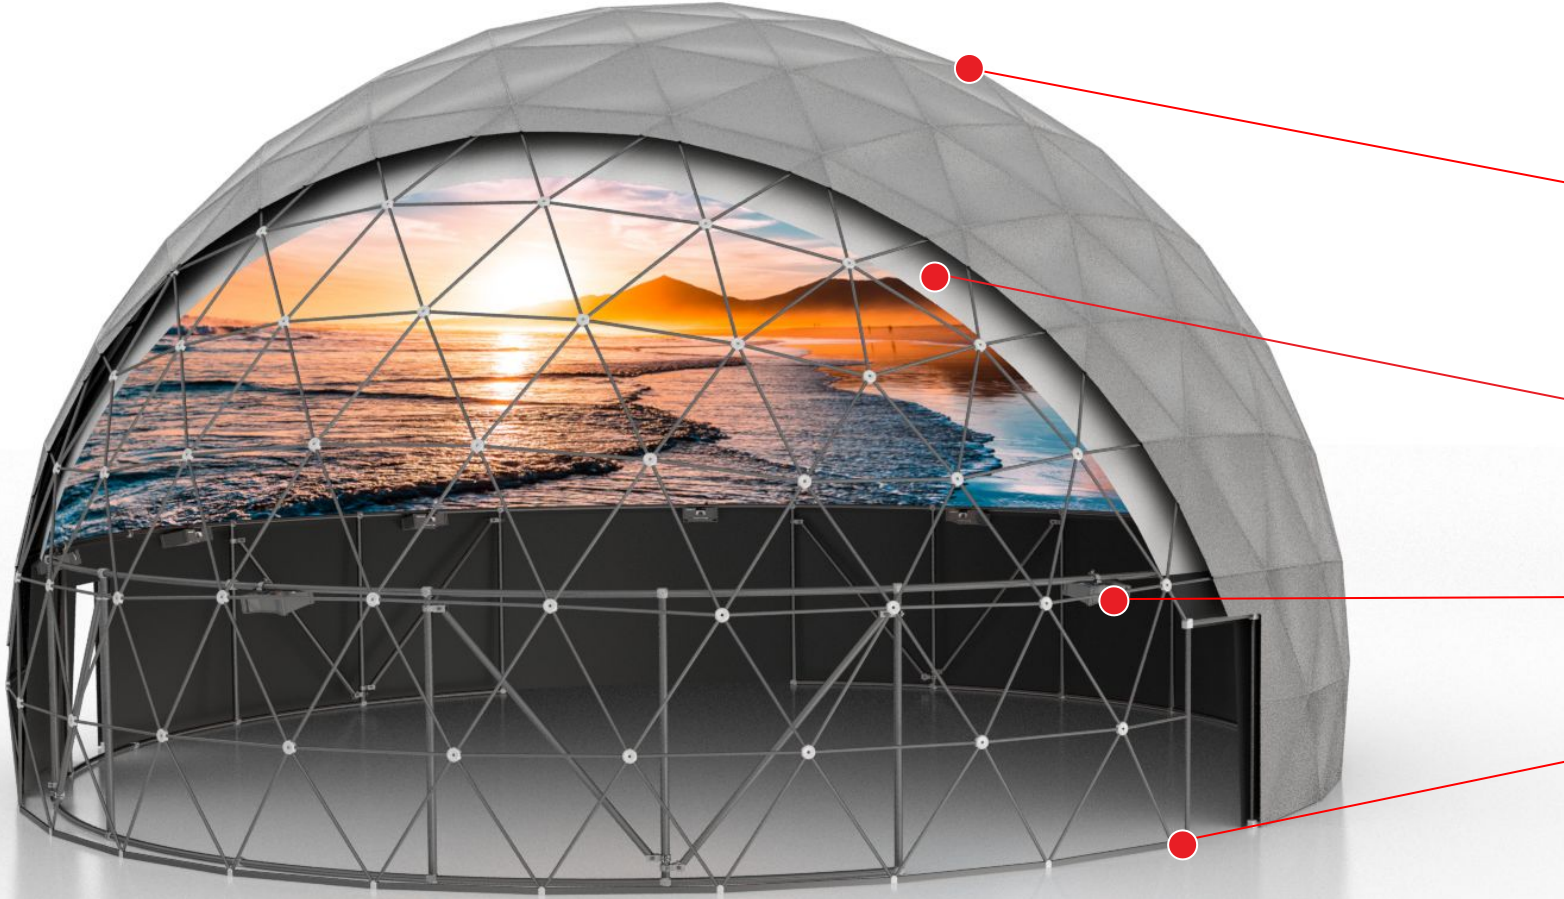

ADVANTAGES

Choice of standard, custom print, or inflatable cover and external mapping

Projection screen for 360 presentations, customized immersive content, and full dome shows

Up to 8K projector resolution for domes of any size

Variety of sizes - from 3m (10ft) to 35m (115ft) in diameter

**INDOOR/
OUTDOOR**

**DIGITAL AUTO-
CALIBRATION**

**MOBILE/
FIXED**

**CERTIFIED DESIGN
AND ENGINEERING**

**ENERGY-AWARE
SINGLE SERVER**